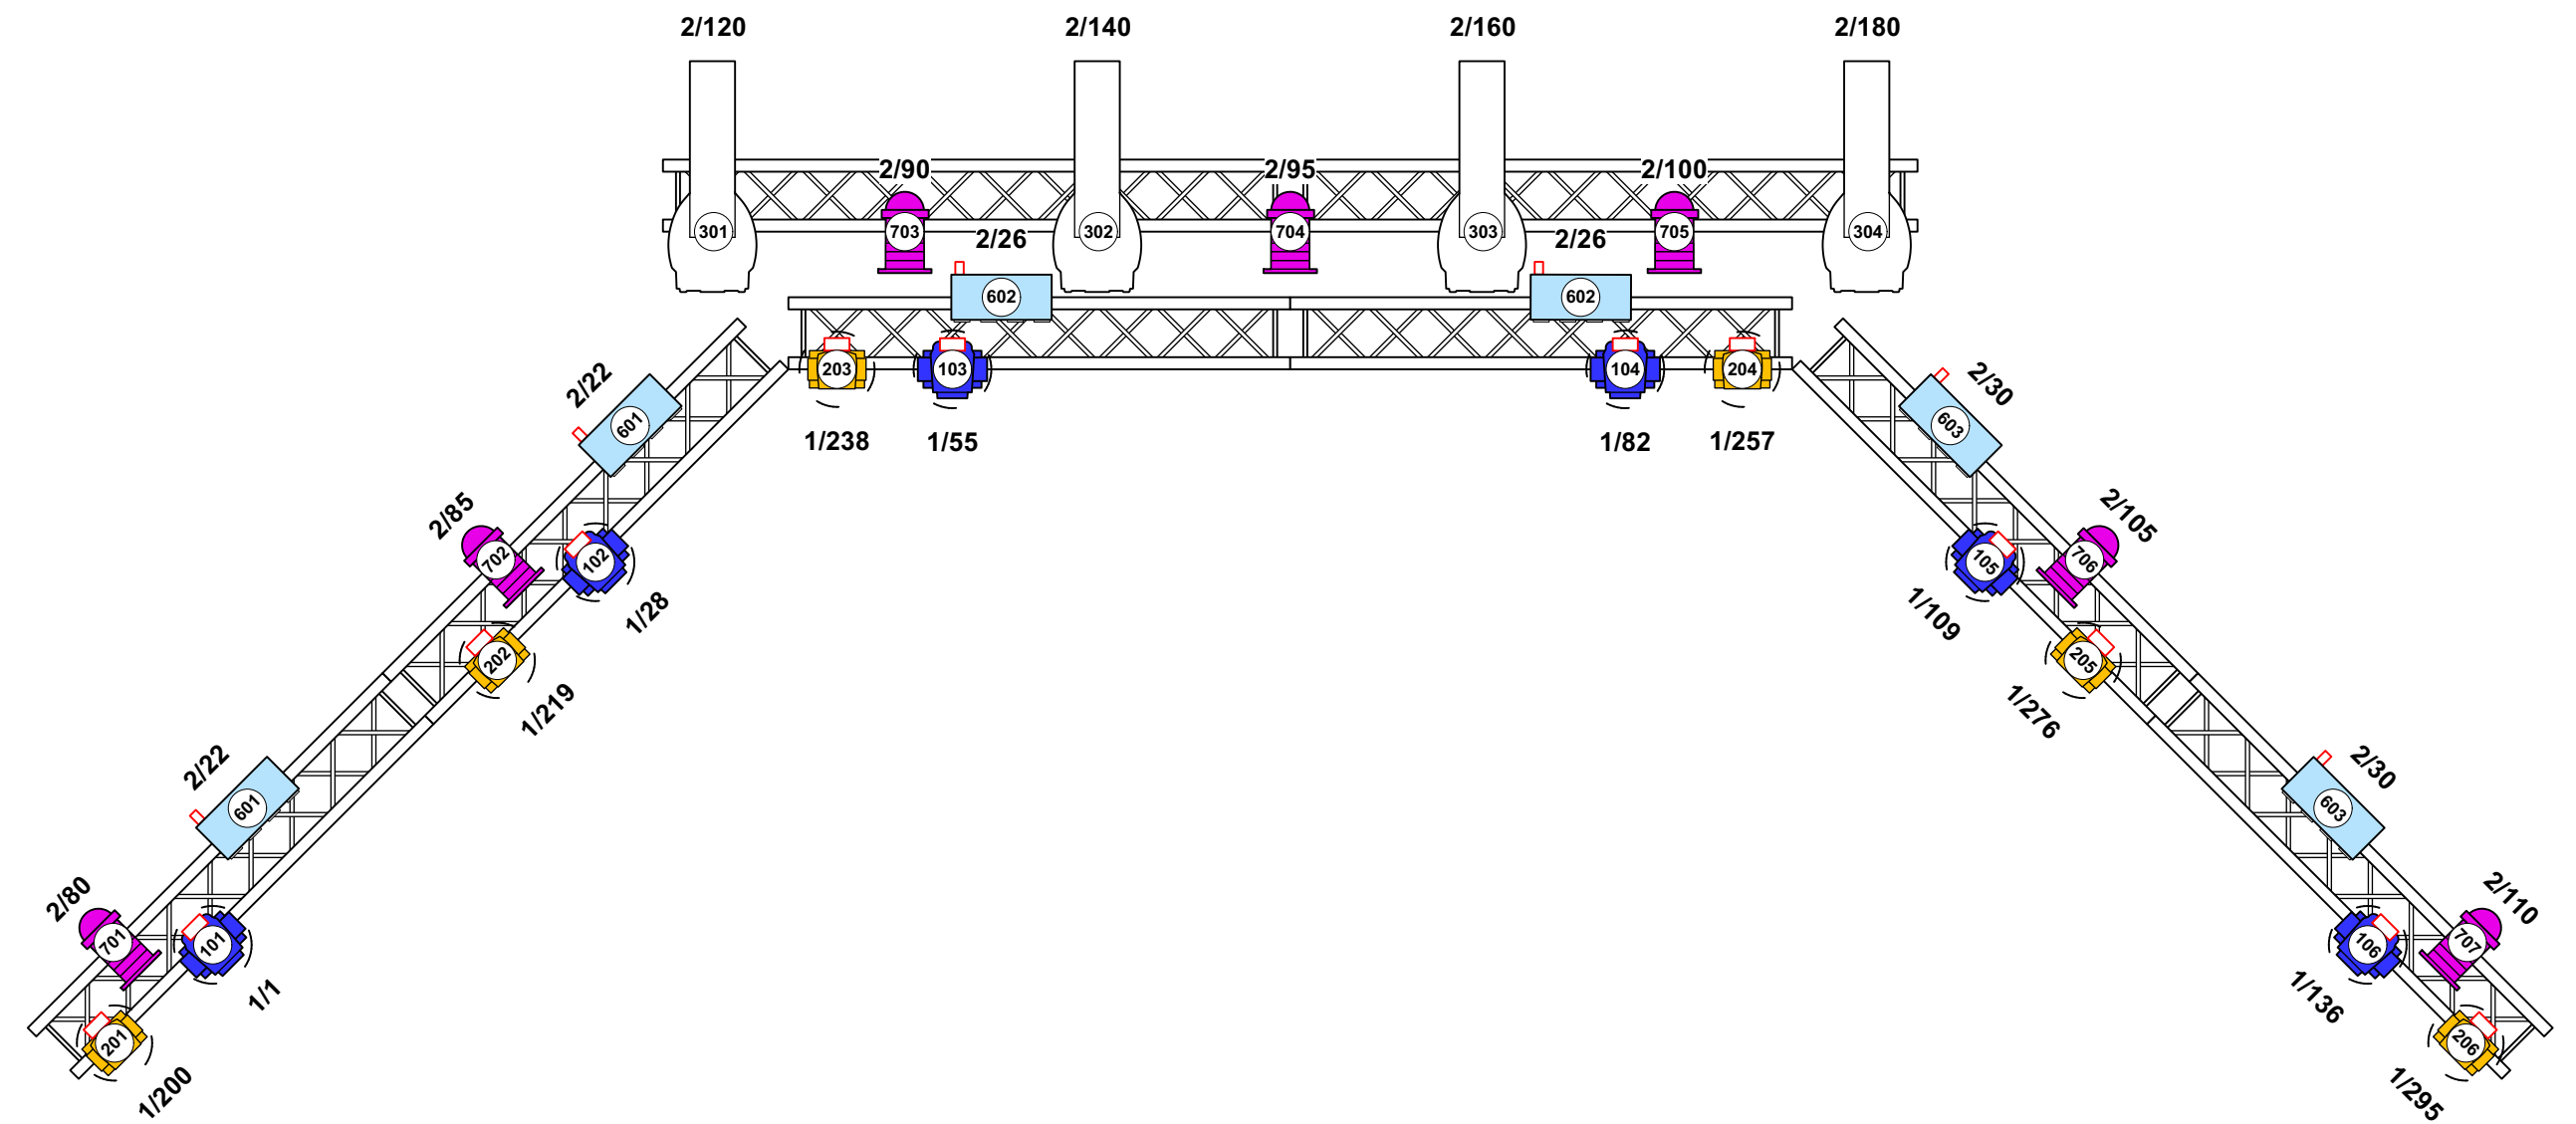

Merisärkkä, Kalajoki PATCH

Fixture	Universe	DMX	Mode	Location	ID
Robe Spikie	1	1	Mode1		101
Robe Spikie	1	28	Mode1		102
Robe Spikie	1	55	Mode1		103
Robe Spikie	1	82	Mode1		104
Robe Spikie	1	109	Mode1		105
Robe Spikie	1	136	Mode1		106
Robe 100 LEDBeam	1	200	Mode2		201
Robe 100 LEDBeam	1	219	Mode2		202
Robe 100 LEDBeam	1	238	Mode2		203
Robe 100 LEDBeam	1	257	Mode2		204
Robe 100 LEDBeam	1	276	Mode2		205
Robe 100 LEDBeam	1	295	Mode2		206
Martin MX10	2	120	MX10		301
Martin MX10	2	140	MX10		302
Martin MX10	2	160	MX10		303
Martin MX10	2	180	MX10		304
PR Lighting Pilot150	2	40	10ch	tilavalo	401
PR Lighting Pilot150	2	50	10ch	tilavalo	402
PR Lighting Pilot150	2	60	10ch	tilavalo	403
PR Lighting Pilot150	2	70	10ch	tilavalo	404
Generic Dimmer	2	6	1ch	Frontlights	501
Generic Dimmer	2	7	1ch	Frontlights	502
Generic Dimmer	2	8	1ch	Frontlights	503
Generic Dimmer	2	9	1ch	Frontlights	504
Generic Dimmer	2	10	1ch	Frontlights	505
Generic Dimmer	2	11	1ch	Frontlights	506
Eurolite Led CLS-9 QCL RGBW	2	22	4ch		601
Eurolite Led CLS-9 QCL RGBW	2	26	4ch		602
Eurolite Led CLS-9 QCL RGBW	2	30	4ch		603
Generic LED RGBAW LTP	2	80	5ch		701
Generic LED RGBAW LTP	2	85	5ch		702
Generic LED RGBAW LTP	2	90	5ch		703
Generic LED RGBAW LTP	2	95	5ch		704
Generic LED RGBAW LTP	2	100	5ch		705
Generic LED RGBAW LTP	2	105	5ch		706
Generic LED RGBAW LTP	2	110	5ch		708
Unique Hazer	1	511			801
Unique Hazer	1	512			802

PRODUCTION Merisärkkä, Kalajoki	VENUE Merisärkkä, Kalajoki	DATE Summer 2021	NOTES	
DESIGNED BY Eventworks Oy	FILENAME ew_kalajoki_2021.vwx	VERSION 001	SHEET NAME DMX Patch