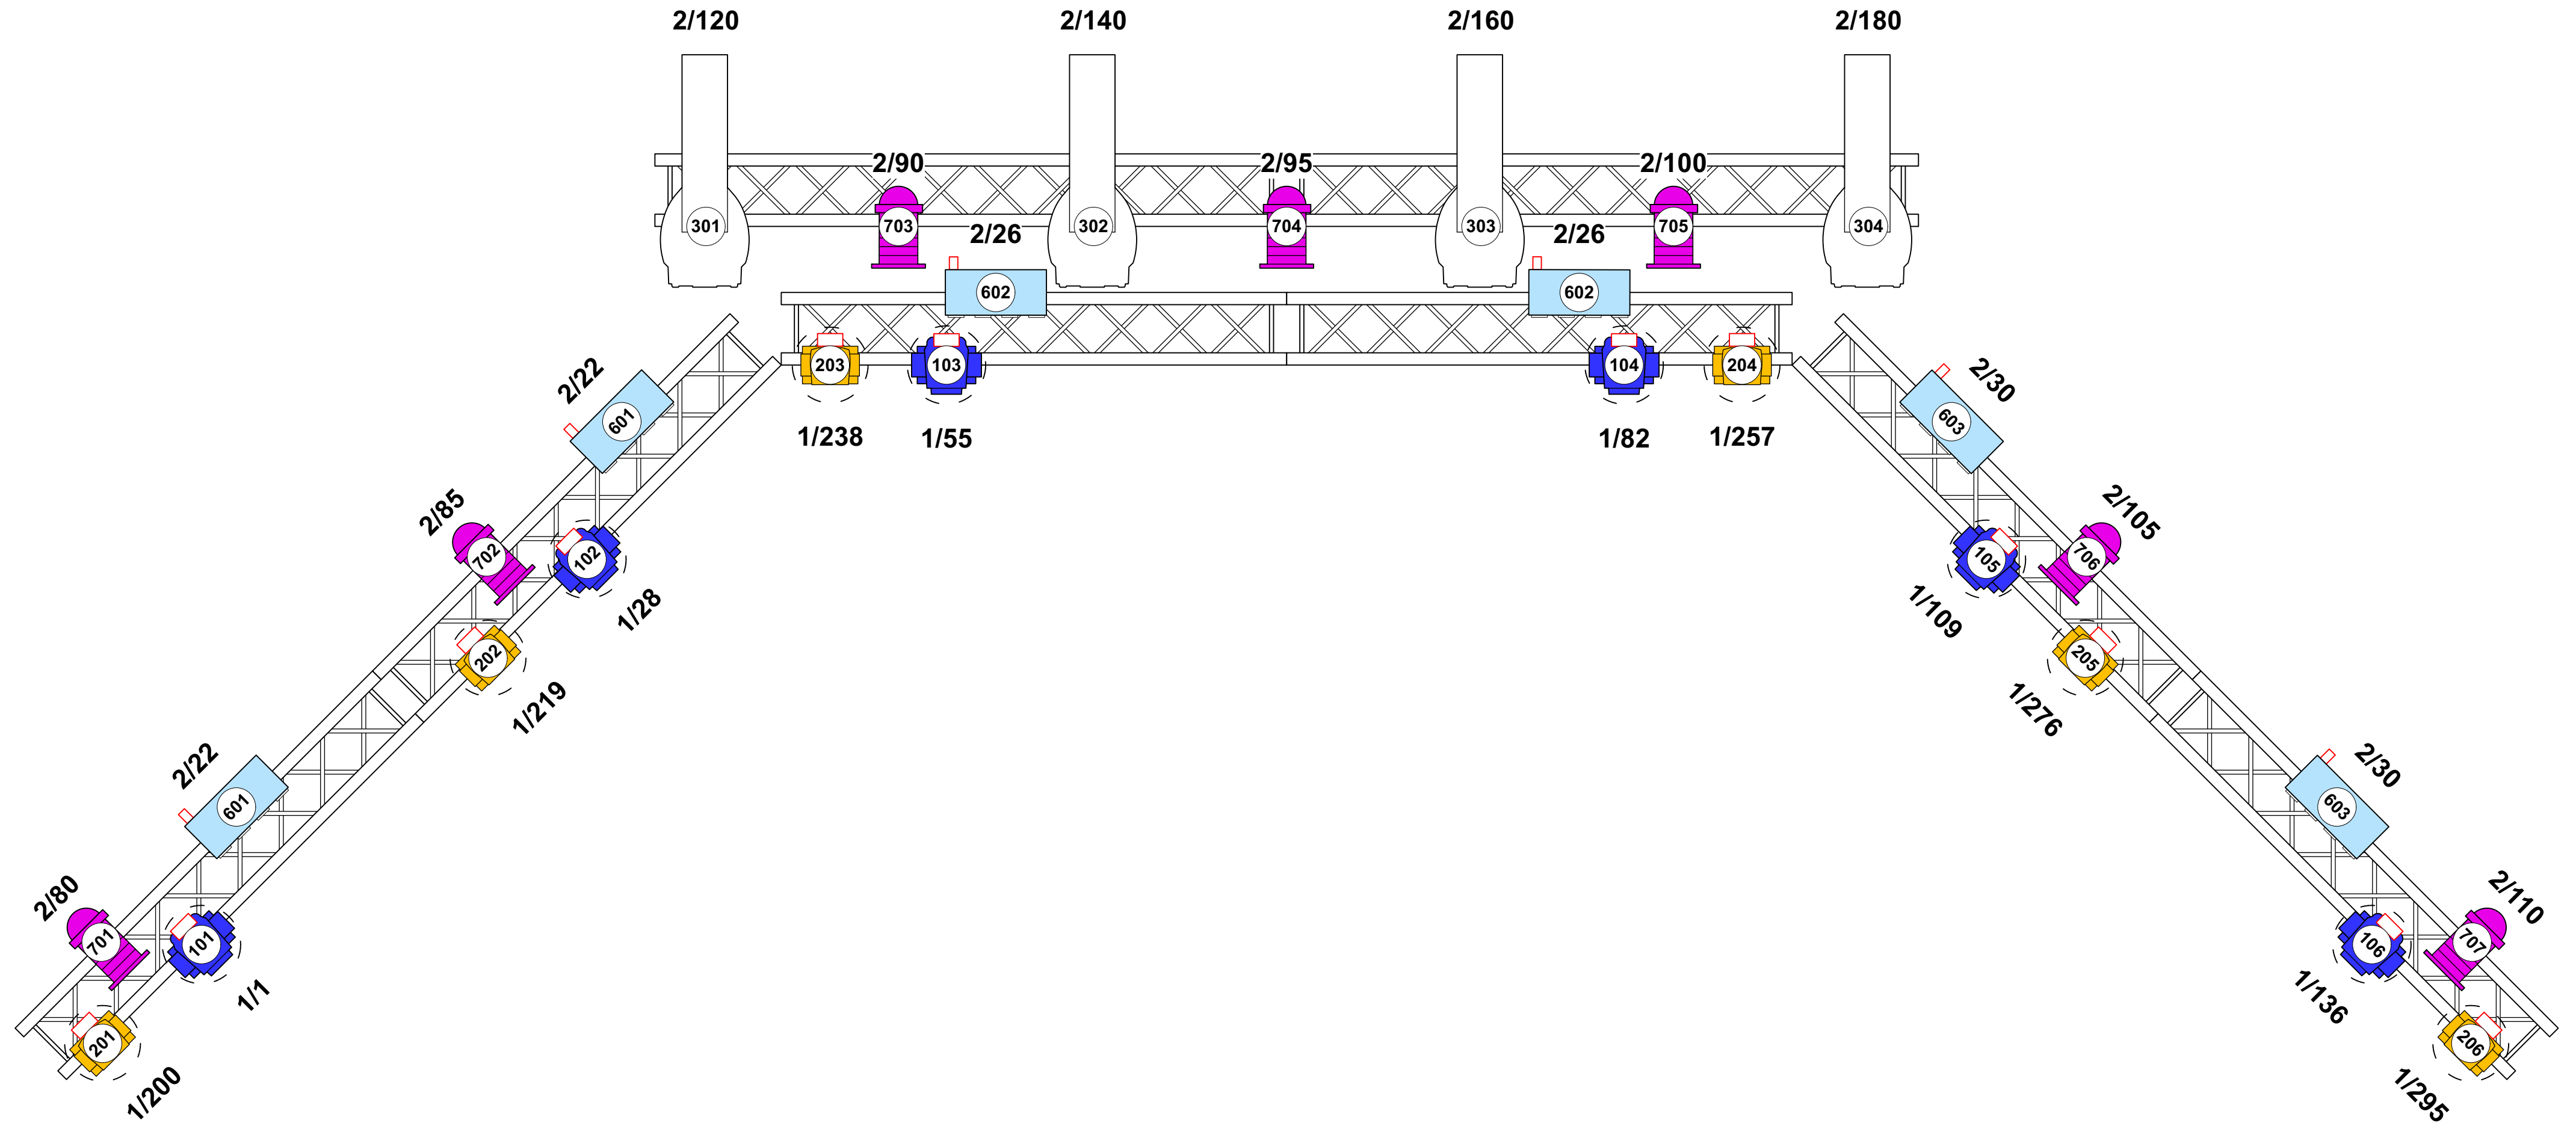

PRODUCTION
Merisärkkä, Kalajoki

VENUE
Merisärkkä, Kalajoki

DATE
Summer 2021

NOTES

DESIGNED BY
Eventworks Oy

FILENAME
ew_kalajoki_2021.vwx

VERSION
001

SHEET NAME
Top View PLOT

Merisärkkä, Kalajoki PATCH

Fixture	Universe	DMX	Mode	Location	ID
Robe Spikie	1	1	Mode1		101
Robe Spikie	1	28	Mode1		102
Robe Spikie	1	55	Mode1		103
Robe Spikie	1	82	Mode1		104
Robe Spikie	1	109	Mode1		105
Robe Spikie	1	136	Mode1		106
Robe 100 LEDBeam	1	200	Mode2		201
Robe 100 LEDBeam	1	219	Mode2		202
Robe 100 LEDBeam	1	238	Mode2		203
Robe 100 LEDBeam	1	257	Mode2		204
Robe 100 LEDBeam	1	276	Mode2		205
Robe 100 LEDBeam	1	295	Mode2		206
Martin MX10	2	120	MX10		301
Martin MX10	2	140	MX10		302
Martin MX10	2	160	MX10		303
Martin MX10	2	180	MX10		304
PR Lighting Pilot150	2	40	10ch	tilavalo	401
PR Lighting Pilot150	2	50	10ch	tilavalo	402
PR Lighting Pilot150	2	60	10ch	tilavalo	403
PR Lighting Pilot150	2	70	10ch	tilavalo	404
Generic Dimmer	2	6	1ch	Frontlights	501
Generic Dimmer	2	7	1ch	Frontlights	502
Generic Dimmer	2	8	1ch	Frontlights	503
Generic Dimmer	2	9	1ch	Frontlights	504
Generic Dimmer	2	10	1ch	Frontlights	505
Generic Dimmer	2	11	1ch	Frontlights	506
Eurolite Led CLS-9 QCL RGBW	2	22	4ch		601
Eurolite Led CLS-9 QCL RGBW	2	26	4ch		602
Eurolite Led CLS-9 QCL RGBW	2	30	4ch		603
Generic LED RGBAW LTP	2	80	5ch		701
Generic LED RGBAW LTP	2	85	5ch		702
Generic LED RGBAW LTP	2	90	5ch		703
Generic LED RGBAW LTP	2	95	5ch		704
Generic LED RGBAW LTP	2	100	5ch		705
Generic LED RGBAW LTP	2	105	5ch		706
Generic LED RGBAW LTP	2	110	5ch		708
Unique Hazer	1	511			801
Unique Hazer	1	512			802